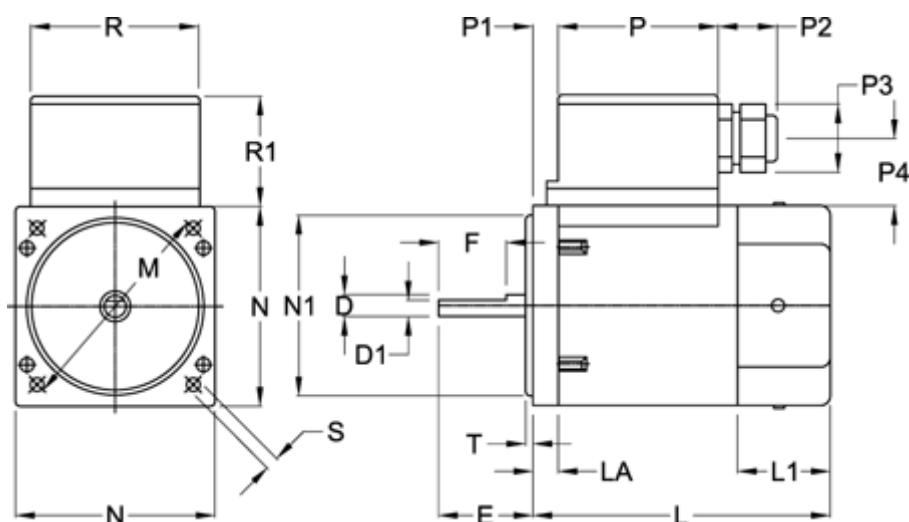

Article number: 7220901201461

Description: Induction Motor 9IF120S4CT 120W term box
1250rpm 1x220-240V 50HZ straight shaft

Measures

D1	= 11	N	= 90	R1	= 45.5
D Diameter	= 12	N1 Diameter	= 83	S	= 4xø6,5
E	= 37	P	= 53.5	T	= 2
F	= 25	P1	= 4	Weight (kg)	= 3.4
L	= 135	P2	= 25		
L1	= 40	P3	= 27		
LA	= 6.5	P4	= 27.5		
M Diameter	= 104	R	= 55		